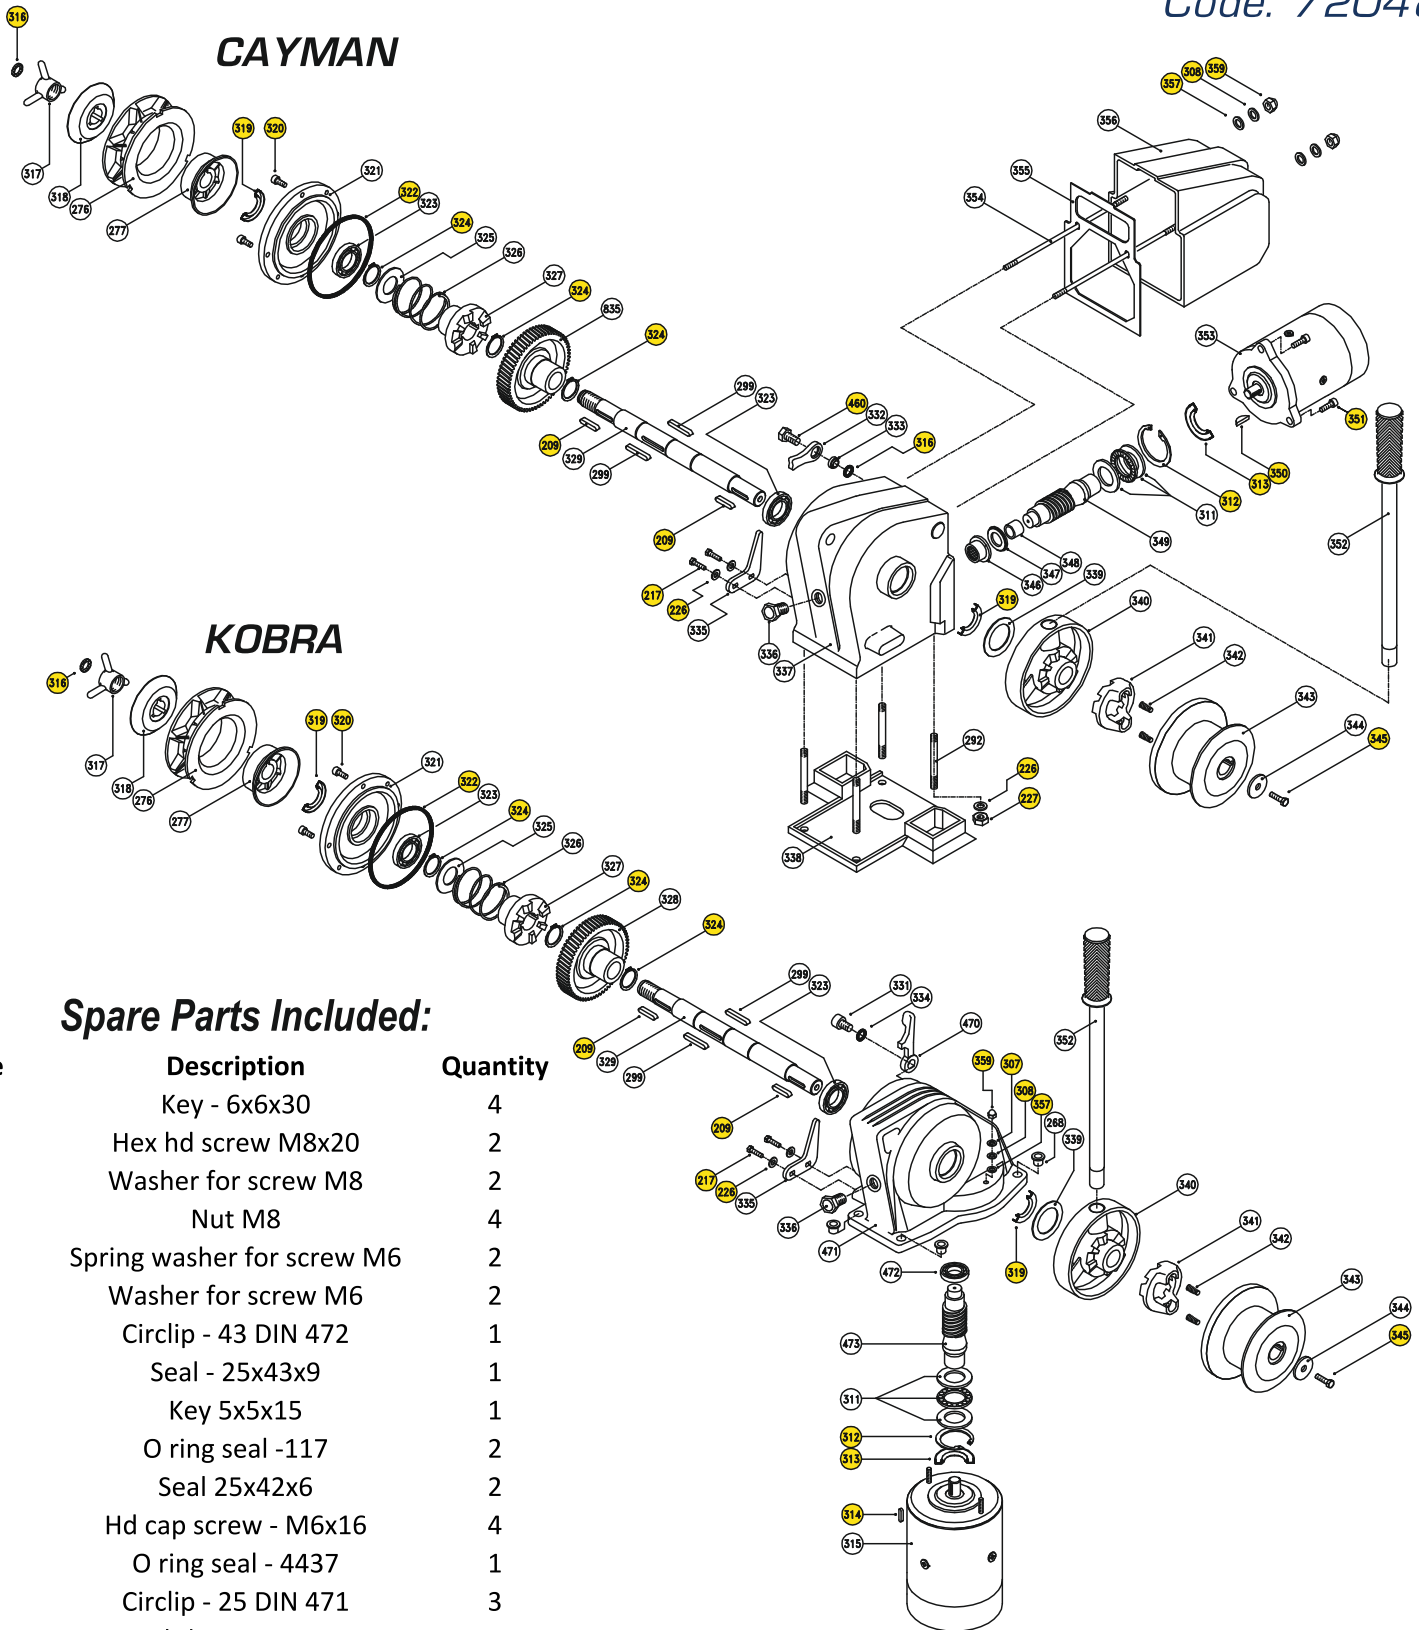

Code: 72048

### Spare Parts Included:

Code	Description	Quantity
209	Key - 6x6x30	4
217	Hex hd screw M8x20	2
226	Washer for screw M8	2
227	Nut M8	4
307	Spring washer for screw M6	2
308	Washer for screw M6	2
312	Circlip - 43 DIN 472	1
313	Seal - 25x43x9	1
314	Key 5x5x15	1
316	O ring seal -117	2
319	Seal 25x42x6	2
320	Hd cap screw - M6x16	4
322	O ring seal - 4437	1
324	Circlip - 25 DIN 471	3
345	Hex hd screw M6x20	1
351	Hd cap screw - M6x20	3
357	Nylon washer for screw M6	2
359	Cap nut M6	2
369	Washer for screw M10	1
460	Hex hd screw M10x20	1